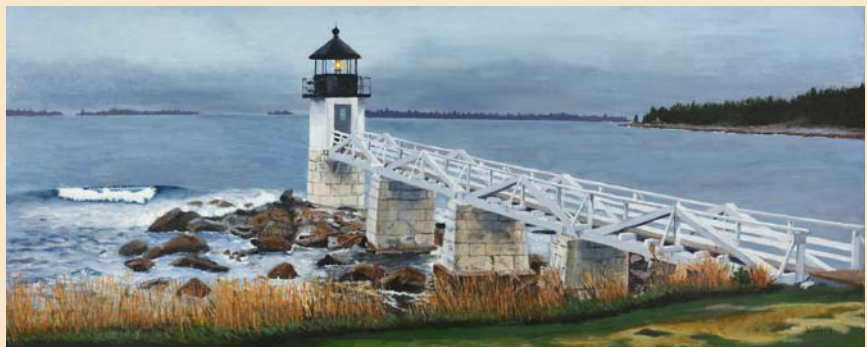

# SALE

**WED-SAT:**  
Noon to 4p.m.

◆◆◆◆◆◆◆◆◆◆  
**SUNDAY:**  
Noon to 3 p.m.

**Up to 50% OFF selected works**

**Our Gallery is a  
dog-friendly  
establishment.  
Well-behaved pups  
are always welcome.**